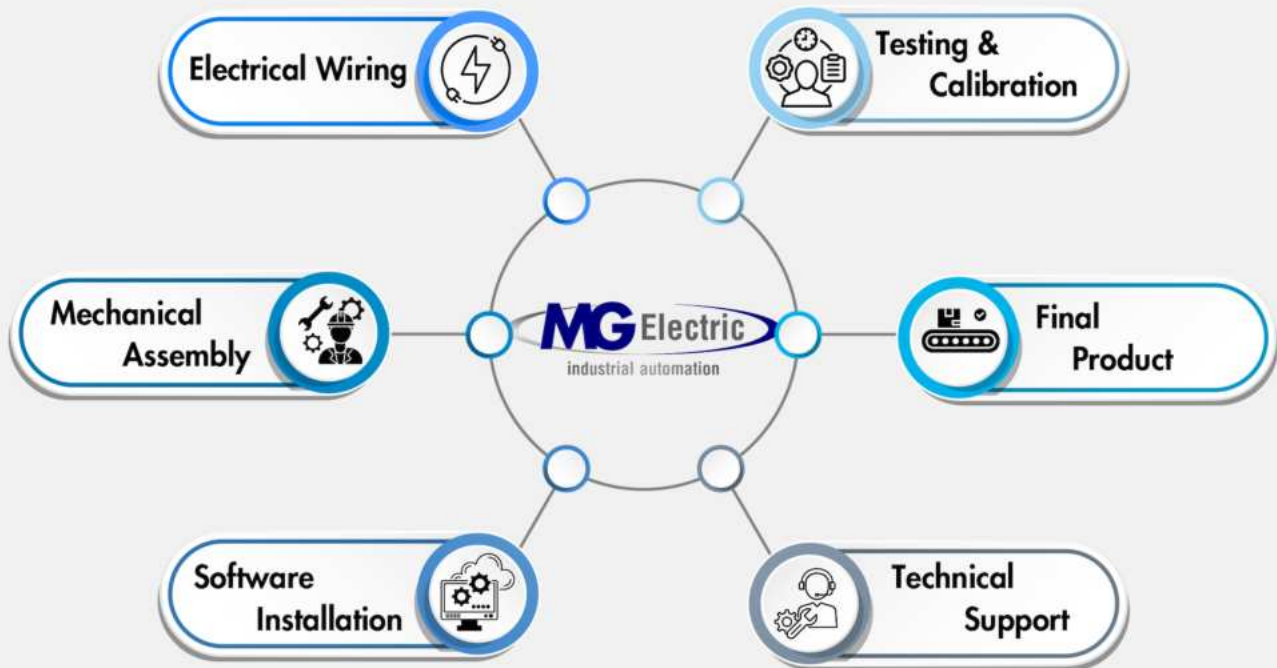

MG Electric
industrial automation

ABOUT US

MG Electric Automation is a Romanian company founded in 2006, specialized in industrial automation, as well as in the design and execution of electrical installations for industrial purposes. We are an ISO 9001:2015 certified company, which demonstrates our commitment to quality and customer satisfaction. We offer a wide range of products and integrated services, providing our customers with comprehensive products and service offerings for their specific needs.

VALUES

We offer
**CUSTOMIZED
SOLUTIONS**
to our
partners.

Combining
technology
with
business
solutions.

Planning
and
controlling
production
processes.

Promptness in
interventions
everywhere in
the world.

MISSION

Leveraging expertise, we deliver end to end automation: custom solutions & seamless integration. We collaborate with partners to optimize operations, fostering long-term partnerships that drive success in manufacturing.

➤ Full-Service Solutions

-  The electrical wiring of automatic machines and groups involves the design and installation of electrical systems that power and control the machinery.
-  The mechanical assembly involves the precise and systematic construction of complex machinery designed to automate production and packaging processes.
-  The software installation for automatic machines and groups involves setting up the software systems that control and monitor the machinery.
-  Testing involves systematically checking the machine to ensure all components and systems function as intended and meets all required safety and quality standards.
-  Our company is able to manufacture a finished product, from design to complete execution.
-  Technical support involves providing assistance to ensure that systems operate efficiently and reliably. This support encompasses activities like maintenance, troubleshooting, and optimization.